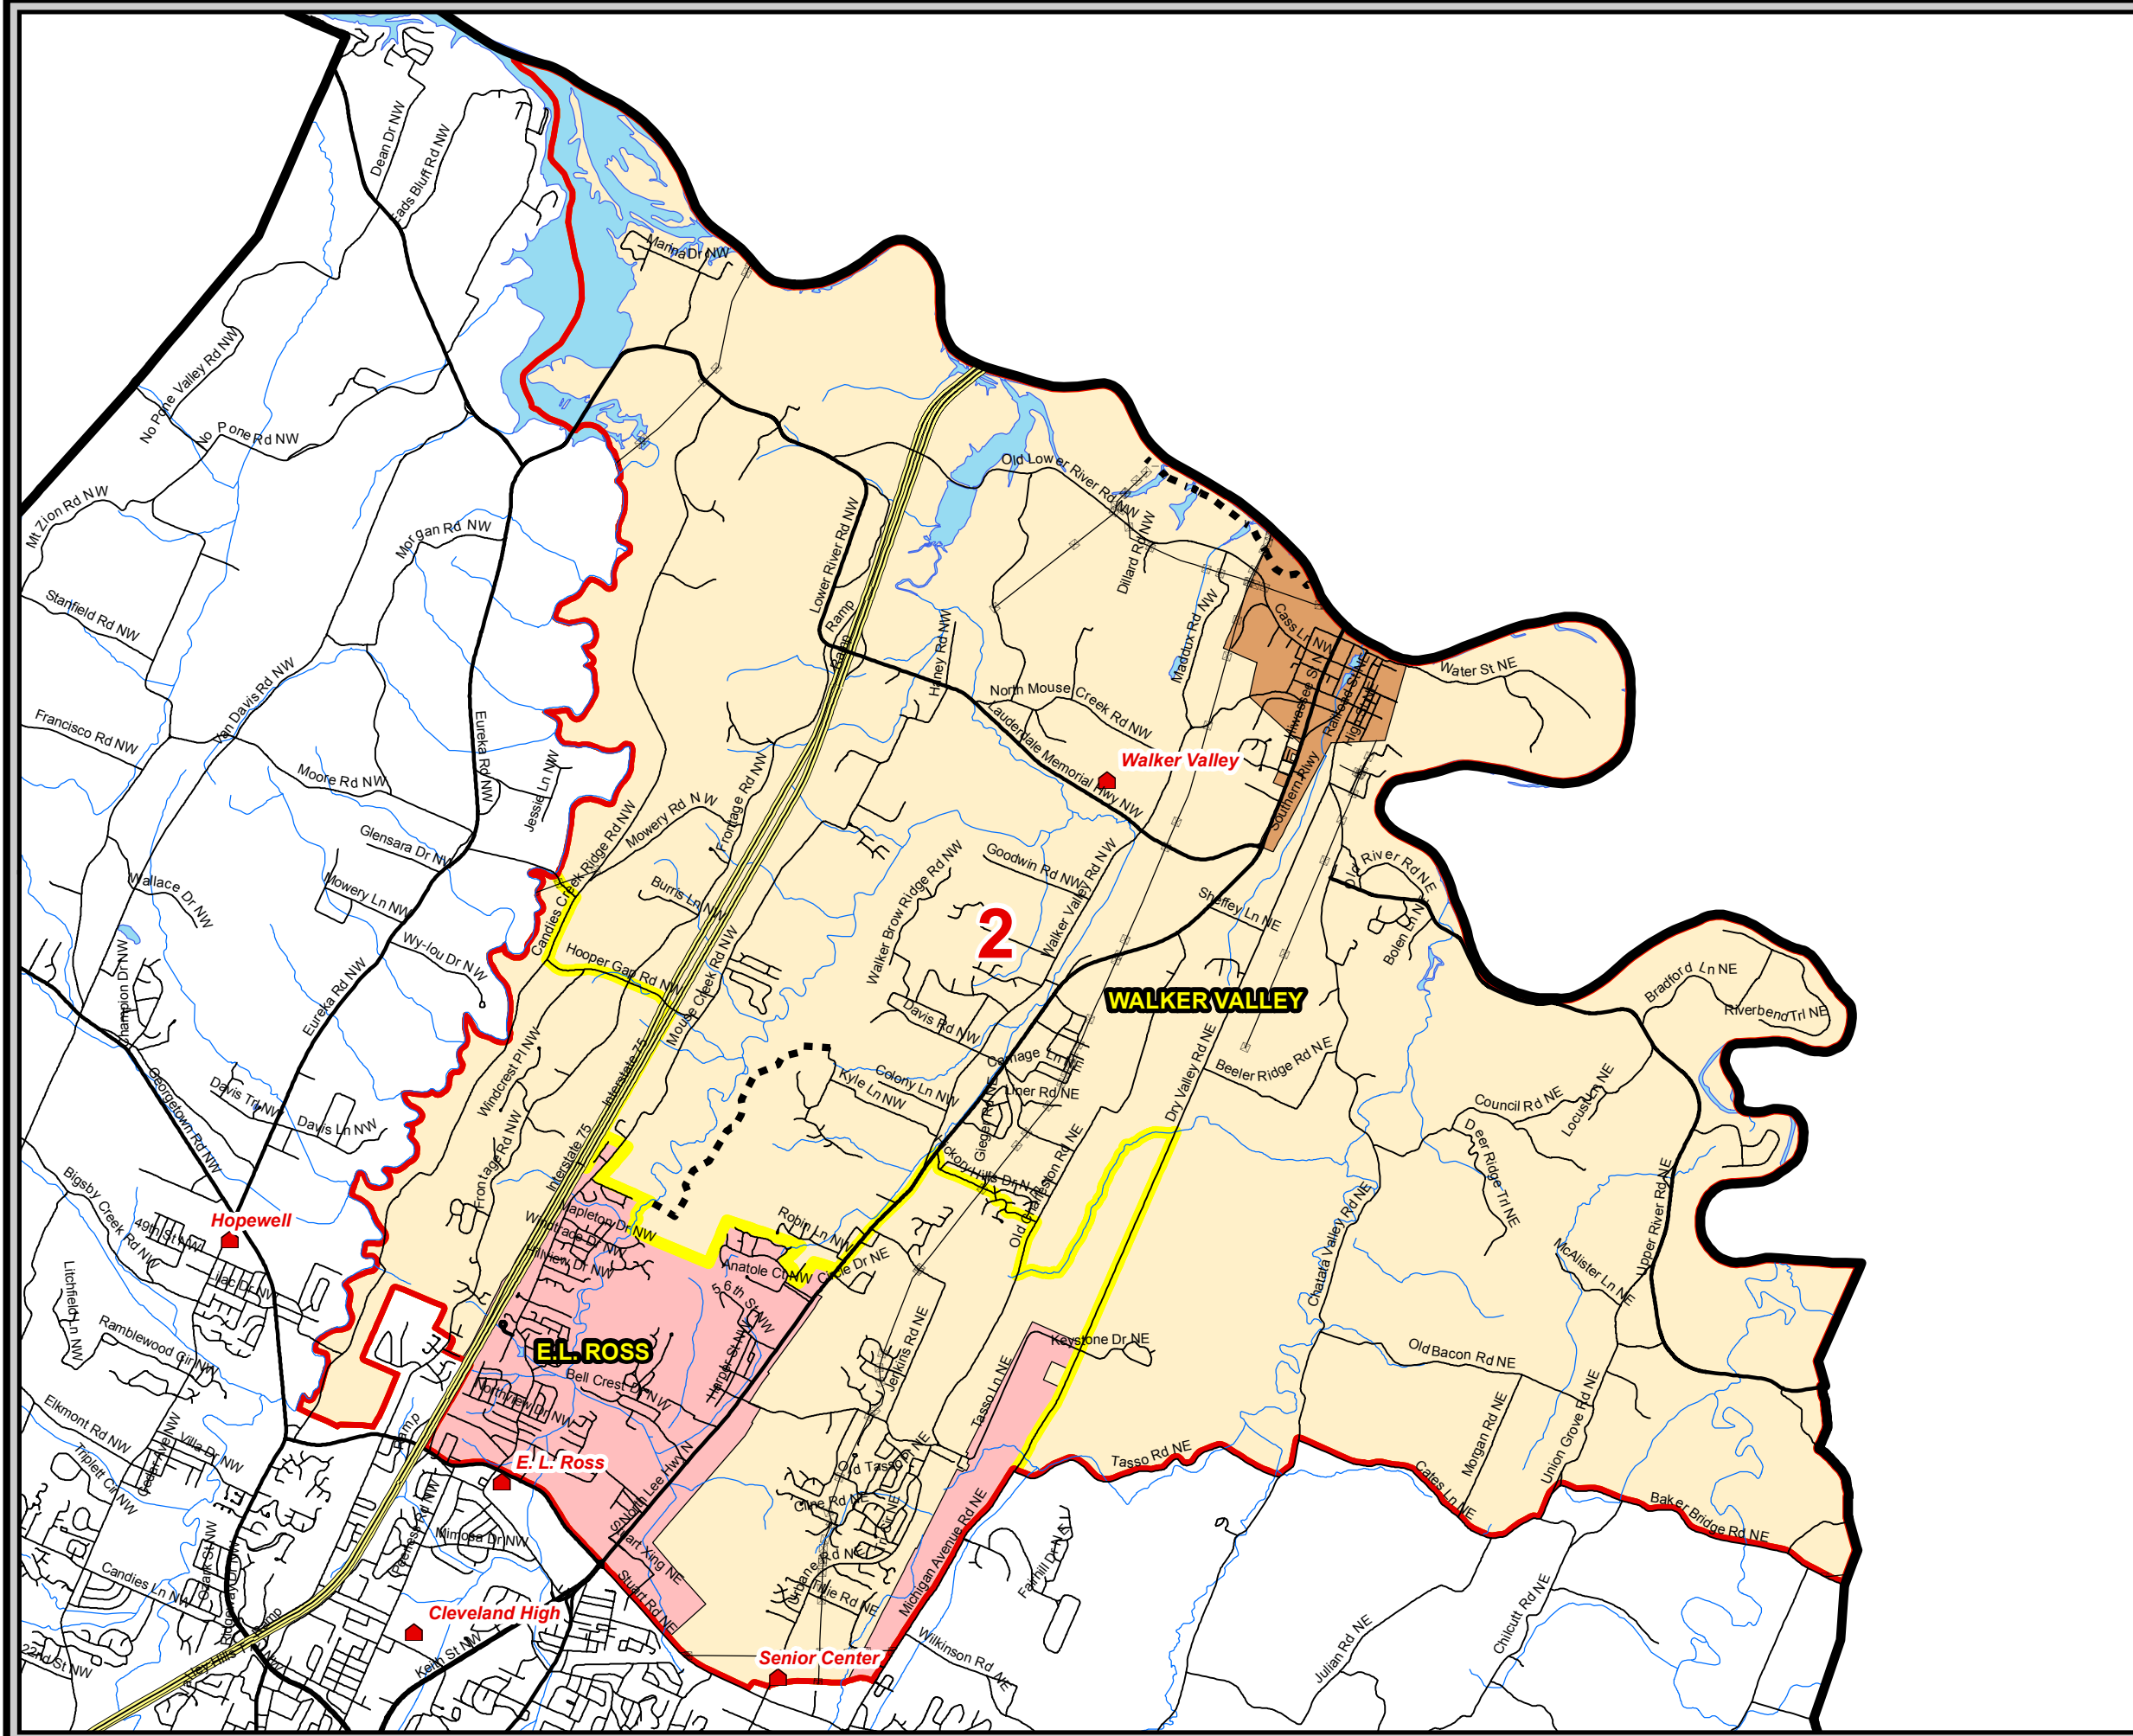

Bradley County County Commission District 2

-  Voting Places
-  County Boundary
-  Local Roads
-  Interstates
-  U.S. Highway
-  State Roads
-  Railroads
-  Pipeline (Incomplete)
-  Powerline (Incomplete)
-  Stream
-  Lakes / Rivers
-  County Commission District
-  Precinct Boundary
-  Precinct in Charleston
-  Precinct in Cleveland
-  Precinct in County

Prepared by
BRADLEY COUNTY GIS DEPARTMENT
 155 Broad Street NW
 Cleveland, TN 37311
<http://www.bradleyco.net/>

DISCLAIMER - Bradley County makes no representation or warranty as to the accuracy of this map and the information contained within nor to its fitness for a particular purpose or use. The purchaser or user accepts this map on an "AS IS" basis and assumes all responsibilities for the use thereof. The user will assume the entire risk and agrees to hold Bradley County and its staff harmless of any liability resulting from any direct, indirect, incidental, special, consequential, or other damages, including loss of profit, arising out of the use of this map. The user is responsible for independent verification of all information contained on this map.