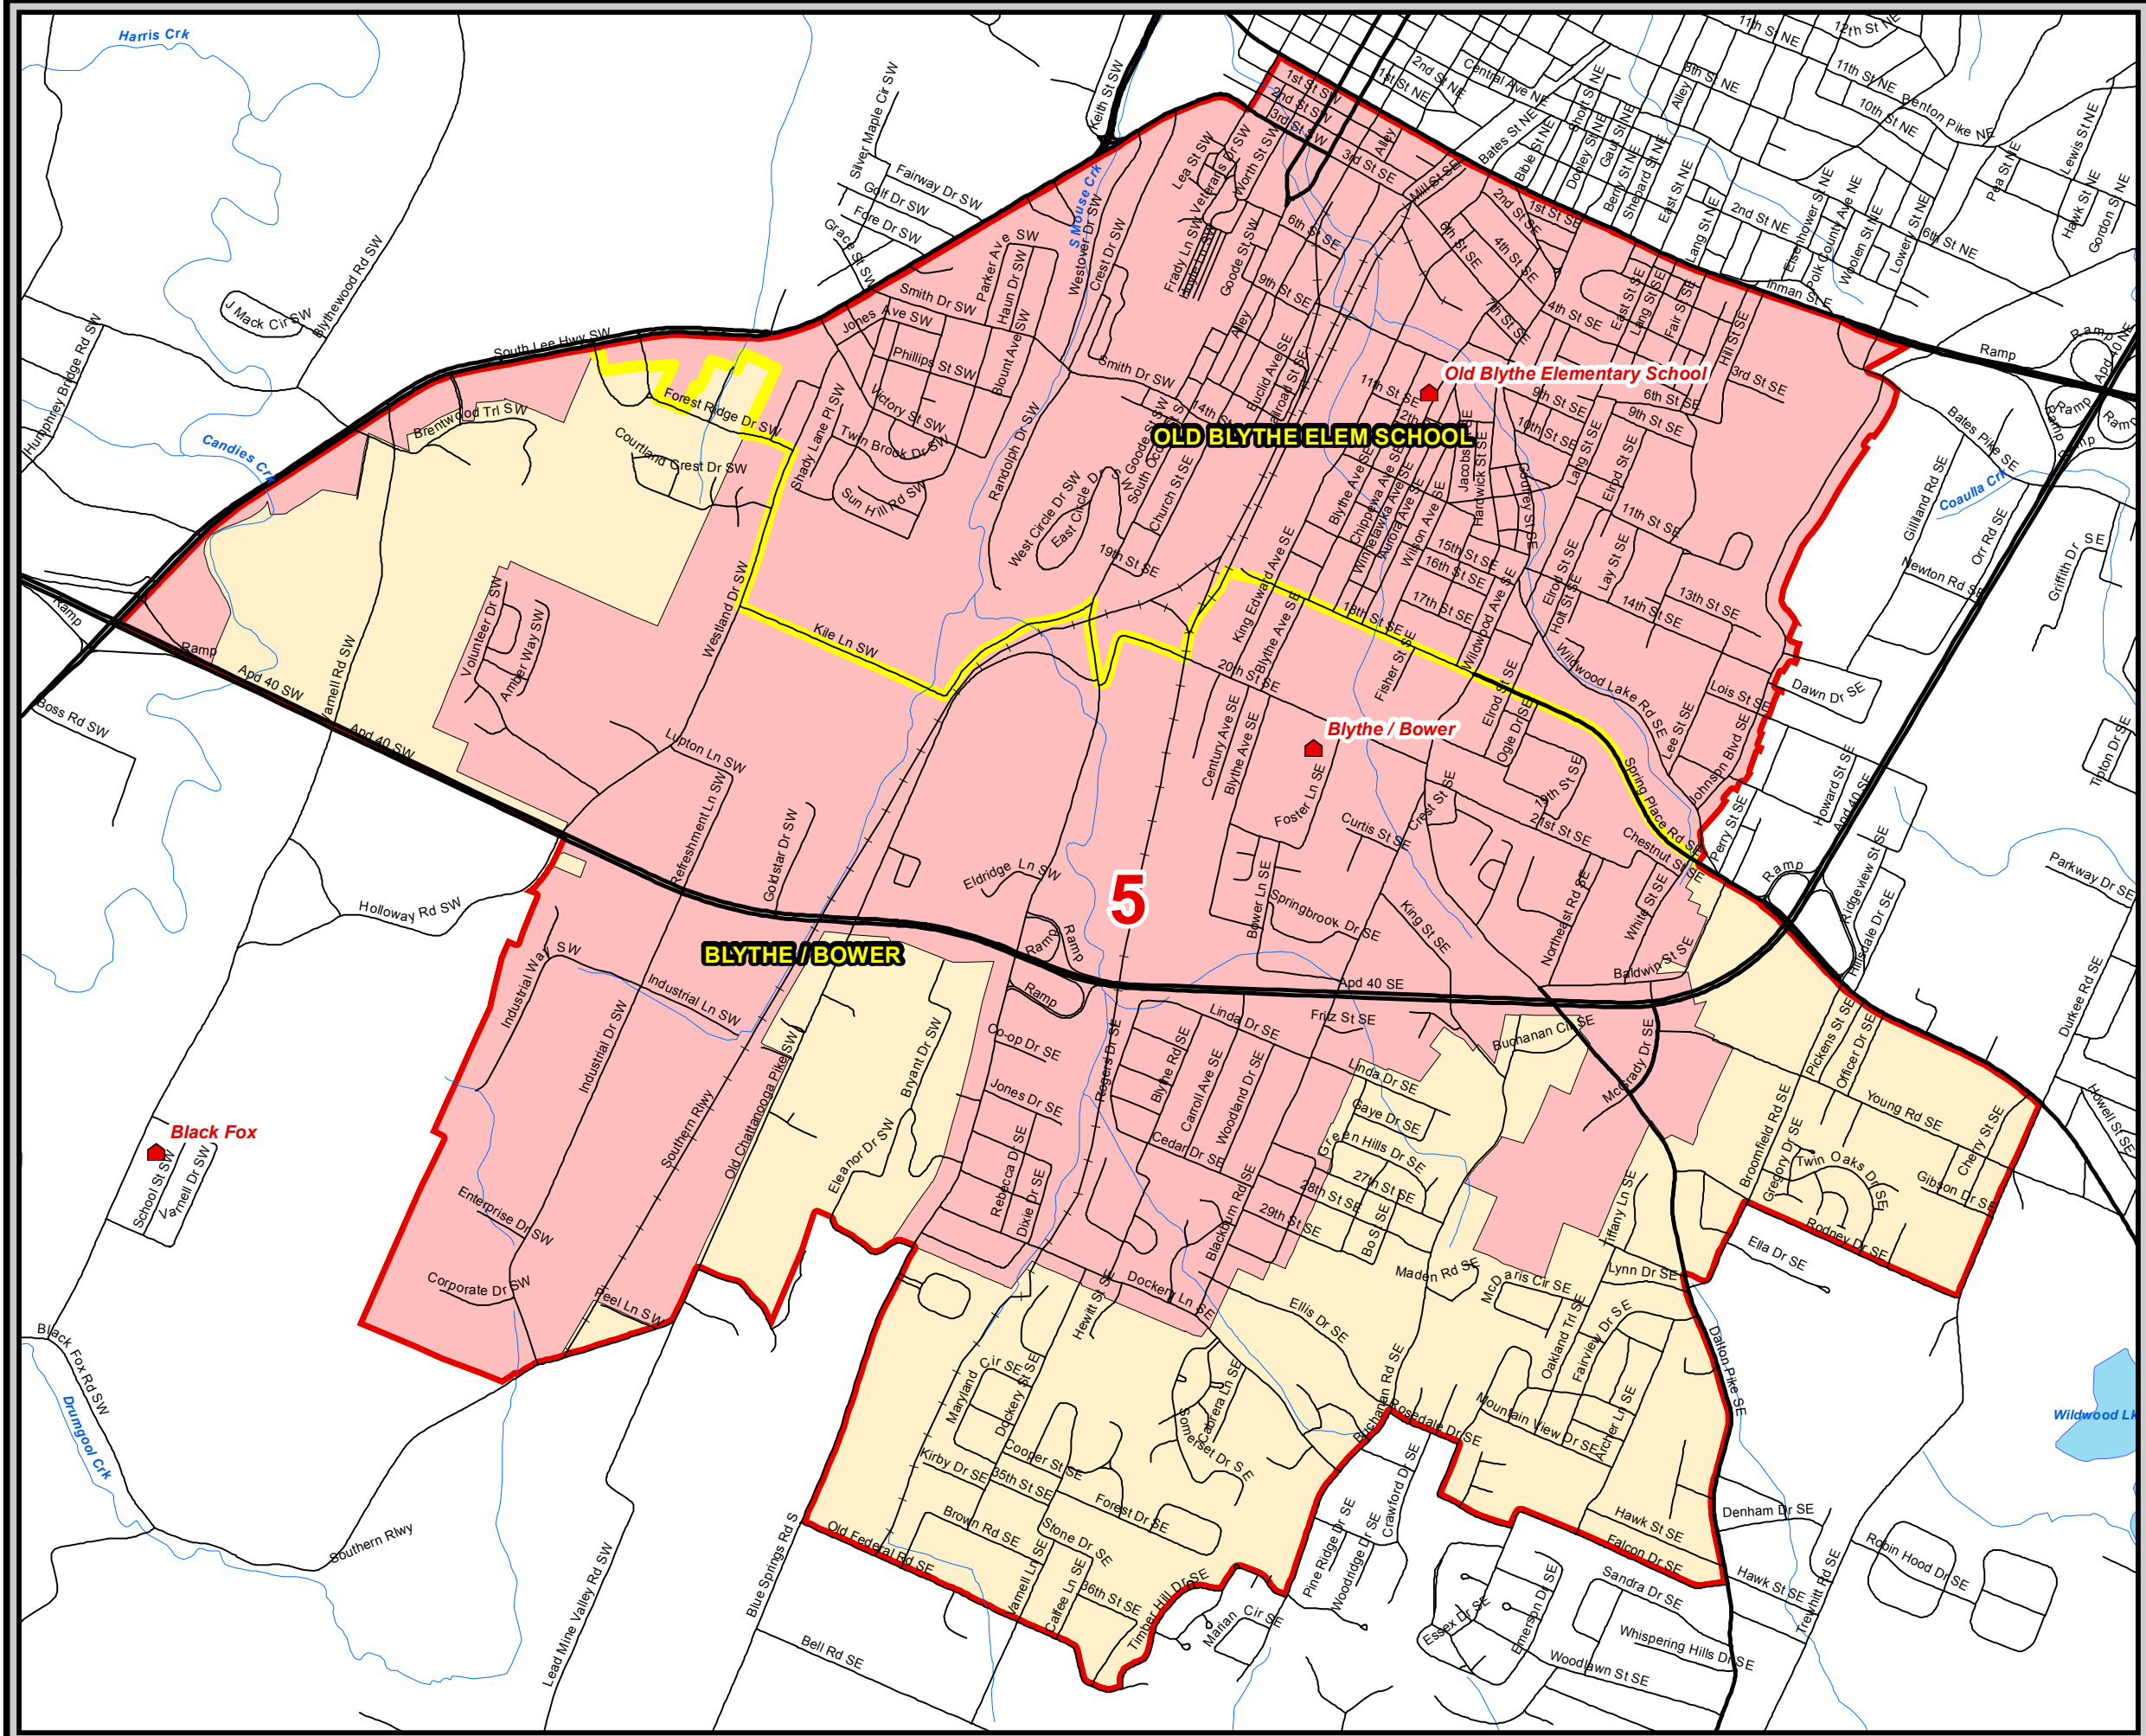

Bradley County County Commission District 5

-  Voting Places
-  County Boundary
-  Local Roads
-  Interstates
-  U.S. Highway
-  State Roads
-  Railroads
-  Pipeline (Incomplete)
-  Powerline (Incomplete)
-  Stream
-  Lakes / Rivers
-  County Commission District
-  Precinct Boundary
-  Precinct in Charleston
-  Precinct in Cleveland
-  Precinct in County

Prepared by
BRADLEY COUNTY GIS DEPARTMENT
 155 Broad Street NW
 Cleveland, TN 37311
<http://www.bradleyco.net/>

DISCLAIMER - Bradley County makes no representation or warranty as to the accuracy of this map and the information contained within nor to its fitness for a particular purpose or use. The purchaser or user accepts this map on an "AS IS" basis and assumes all responsibilities for the use thereof. The user will assume the entire risk and agrees to hold Bradley County and its staff harmless of any liability resulting from any direct, indirect, incidental, special, consequential, or other damages, including loss of profit, arising out of the use of this map. The user is responsible for independent verification of all information contained on this map.