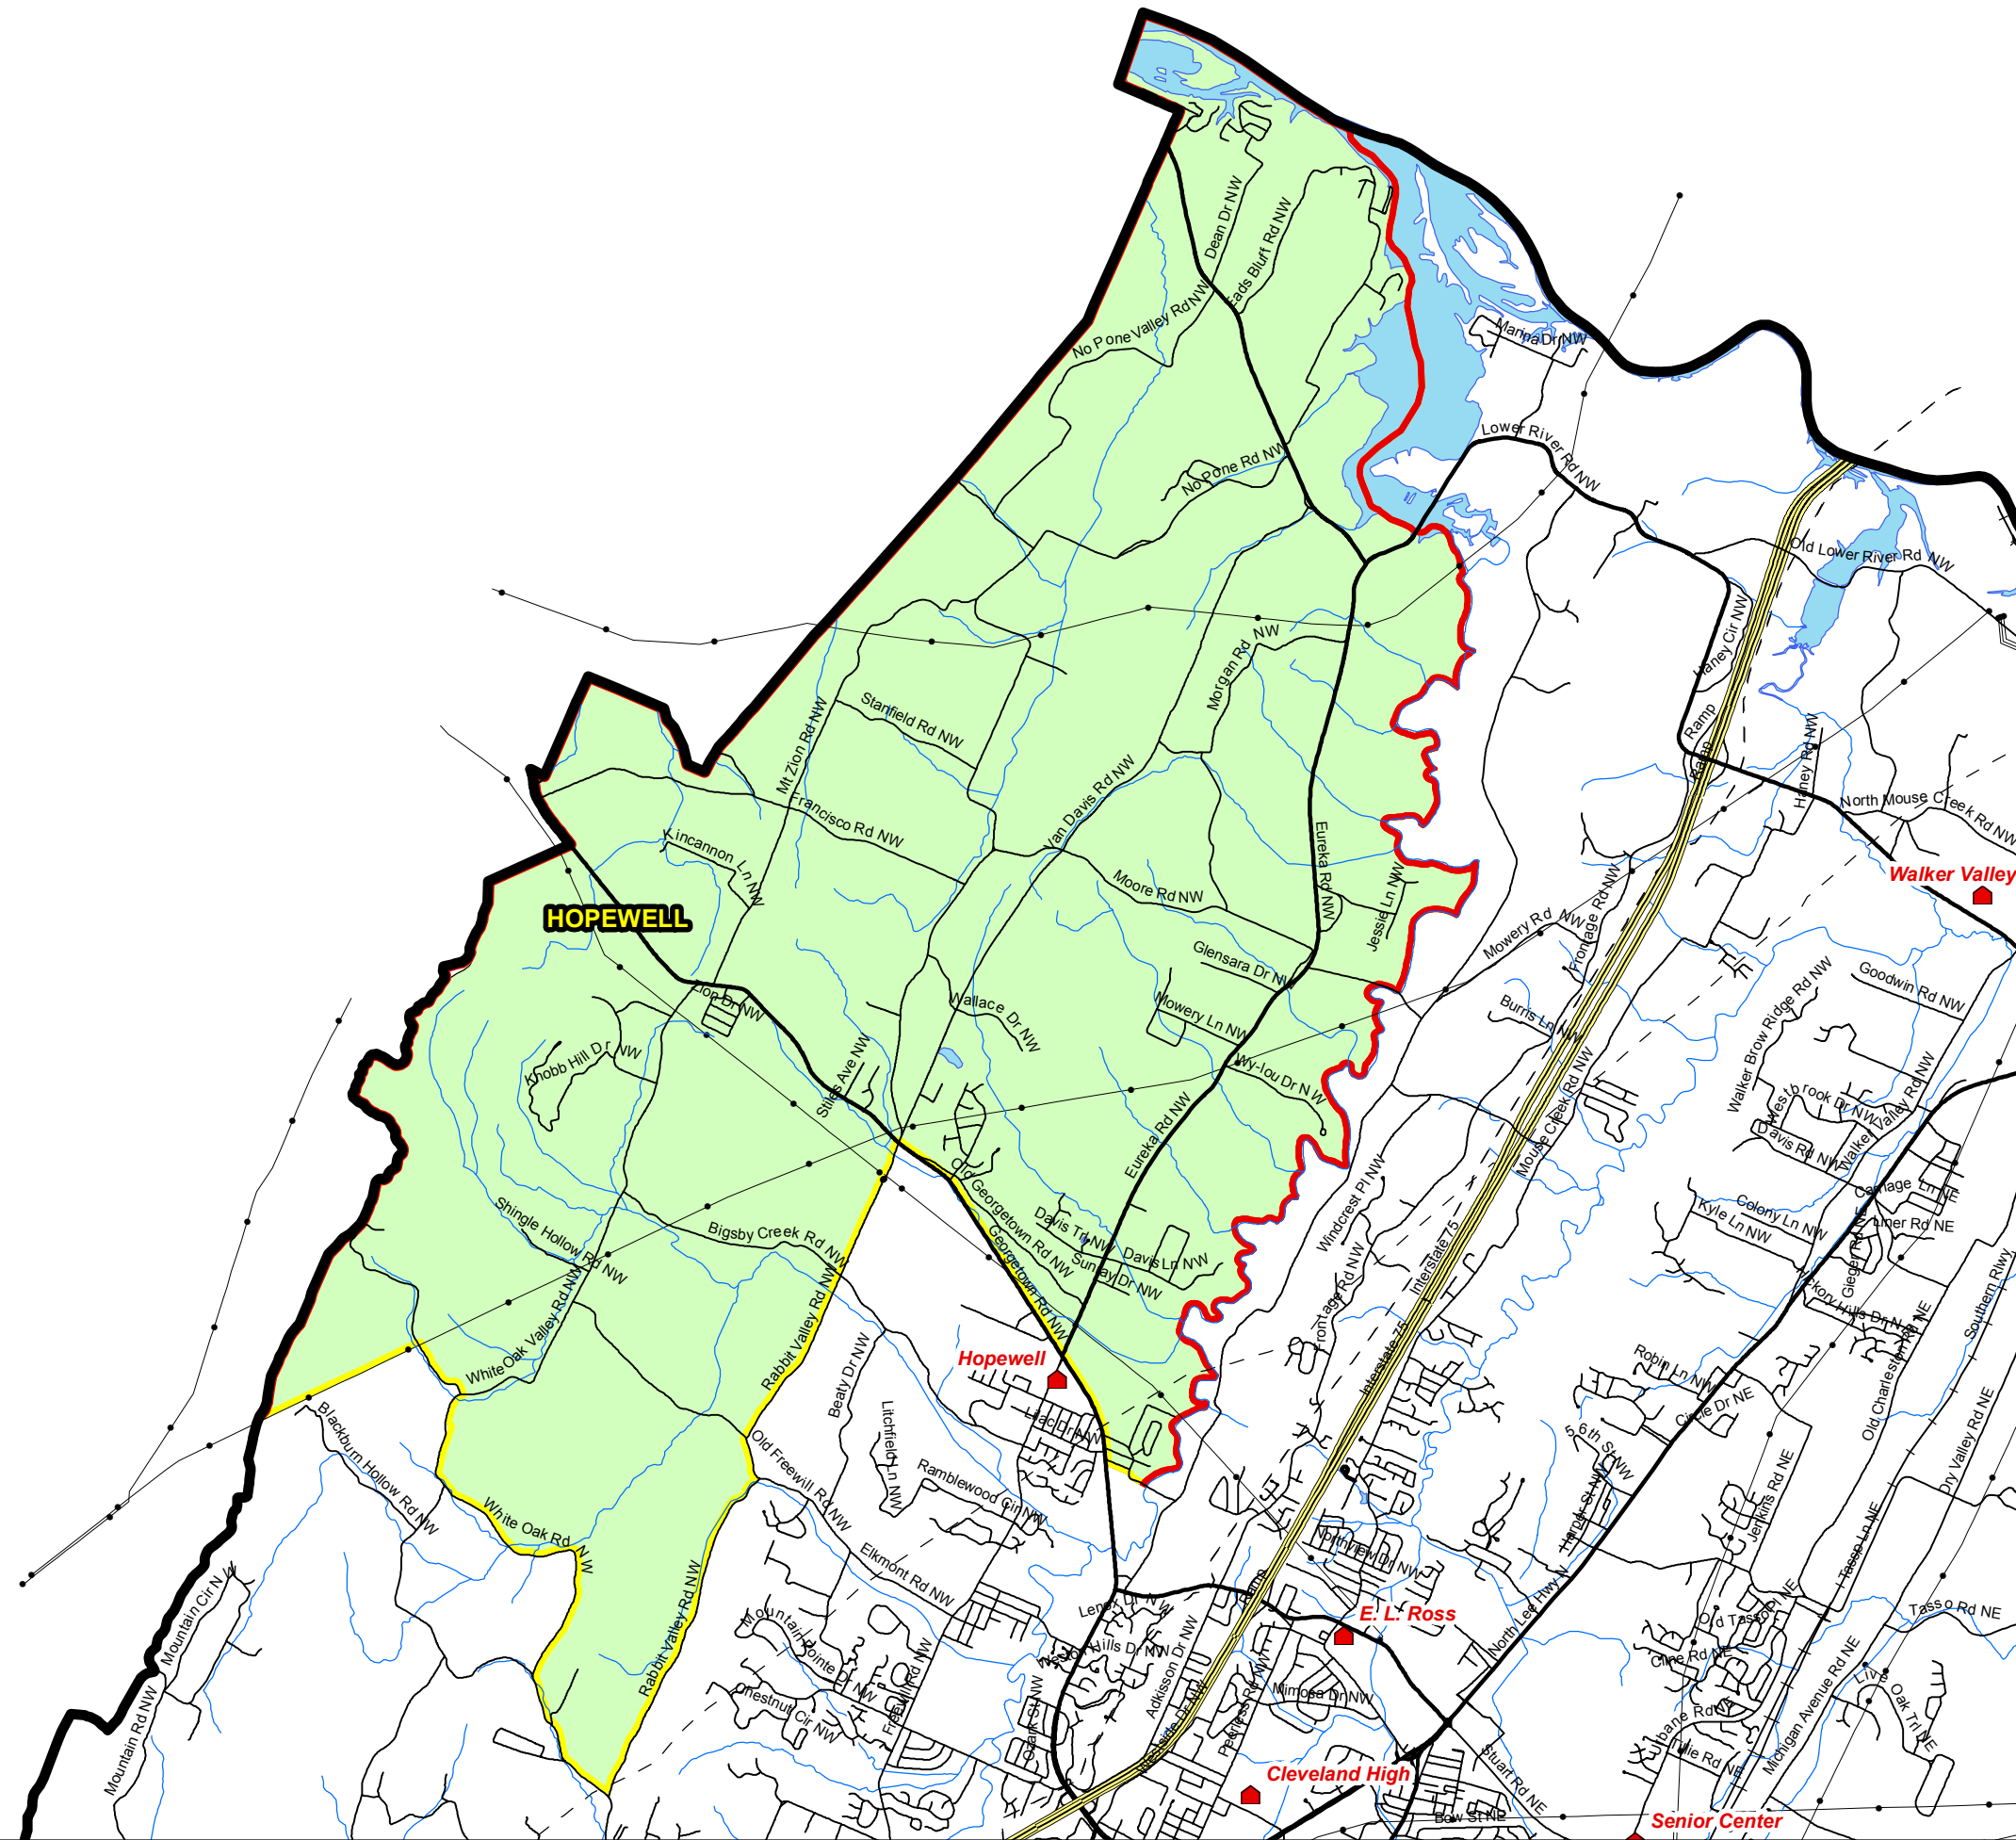

Bradley County HOPEWELL Voting Precinct

-  Voting Places
-  County Boundary
-  Local Roads
-  Interstates
-  U.S. Highway
-  State Roads
-  Railroads
-  Stream
-  Pipeline
-  Powerline
-  County Commission District
-  Precinct Boundary
-  Lakes / Rivers
-  Precinct in Charleston
-  Precinct in Cleveland
-  Precinct in County

Prepared by
BRADLEY COUNTY GIS DEPARTMENT
 155 Broad Street NW
 Cleveland, TN 37311
<http://www.bradleyco.net/>

DISCLAIMER - Bradley County makes no representation or warranty as to the accuracy of this map and the information contained within nor to its fitness for a particular purpose or use. The purchaser or user accepts this map on an "AS IS" basis and assumes all responsibilities for the use thereof. The user will assume the entire risk and agrees to hold Bradley County and its staff harmless of any liability resulting from any direct, indirect, incidental, special, consequential, or other damages, including loss of profit, arising out of the use of this map. The user is responsible for independent verification of all information contained on this map.