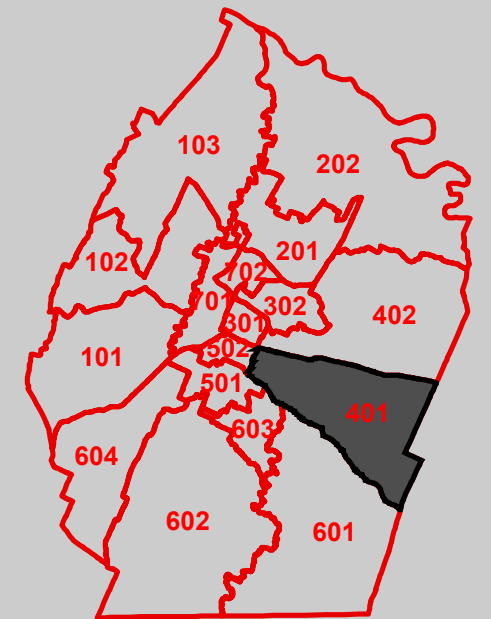

# Bradley County OAK GROVE Voting Precinct

-  Voting Places
-  County Boundary
-  Local Roads
-  Interstates
-  U.S. Highway
-  State Roads
-  Railroads
-  Stream
-  Pipeline
-  Powerline
-  County Commission District
-  Precinct Boundary
-  Lakes / Rivers
-  Precinct in Charleston
-  Precinct in Cleveland
-  Precinct in County

Prepared by  
**BRADLEY COUNTY GIS DEPARTMENT**  
 155 Broad Street NW  
 Cleveland, TN 37311  
<http://www.bradleyco.net/>

DISCLAIMER - Bradley County makes no representation or warranty as to the accuracy of this map and the information contained within nor to its fitness for a particular purpose or use. The purchaser or user accepts this map on an "AS IS" basis and assumes all responsibilities for the use thereof. The user will assume the entire risk and agrees to hold Bradley County and its staff harmless of any liability resulting from any direct, indirect, incidental, special, consequential, or other damages, including loss of profit, arising out of the use of this map. The user is responsible for independent verification of all information contained on this map.