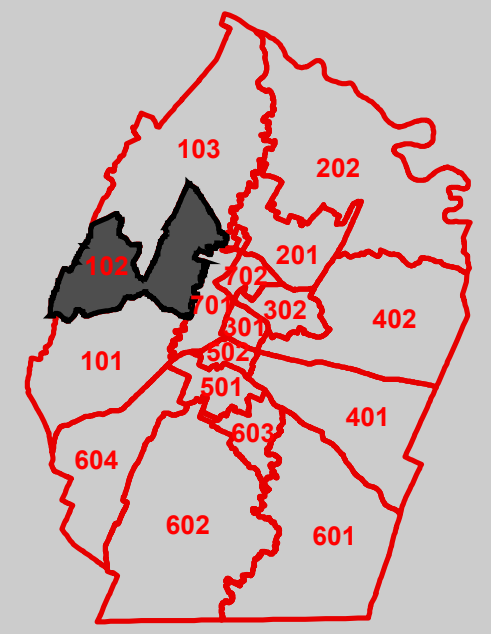

Bradley County PROSPECT Voting Precinct

-  Voting Places
-  County Boundary
-  Local Roads
-  Interstates
-  U.S. Highway
-  State Roads
-  Railroads
-  Stream
-  Pipeline
-  Powerline
-  County Commission District
-  Precinct Boundary
-  Lakes / Rivers
-  Precinct in Charleston
-  Precinct in Cleveland
-  Precinct in County

Prepared by
BRADLEY COUNTY GIS DEPARTMENT
 155 Broad Street NW
 Cleveland, TN 37311
<http://www.bradleyco.net/>

DISCLAIMER - Bradley County makes no representation or warranty as to the accuracy of this map and the information contained within nor to its fitness for a particular purpose or use. The purchaser or user accepts this map on an "AS IS" basis and assumes all responsibilities for the use thereof. The user will assume the entire risk and agrees to hold Bradley County and its staff harmless of any liability resulting from any direct, indirect, incidental, special, consequential, or other damages, including loss of profit, arising out of the use of this map. The user is responsible for independent verification of all information contained on this map.