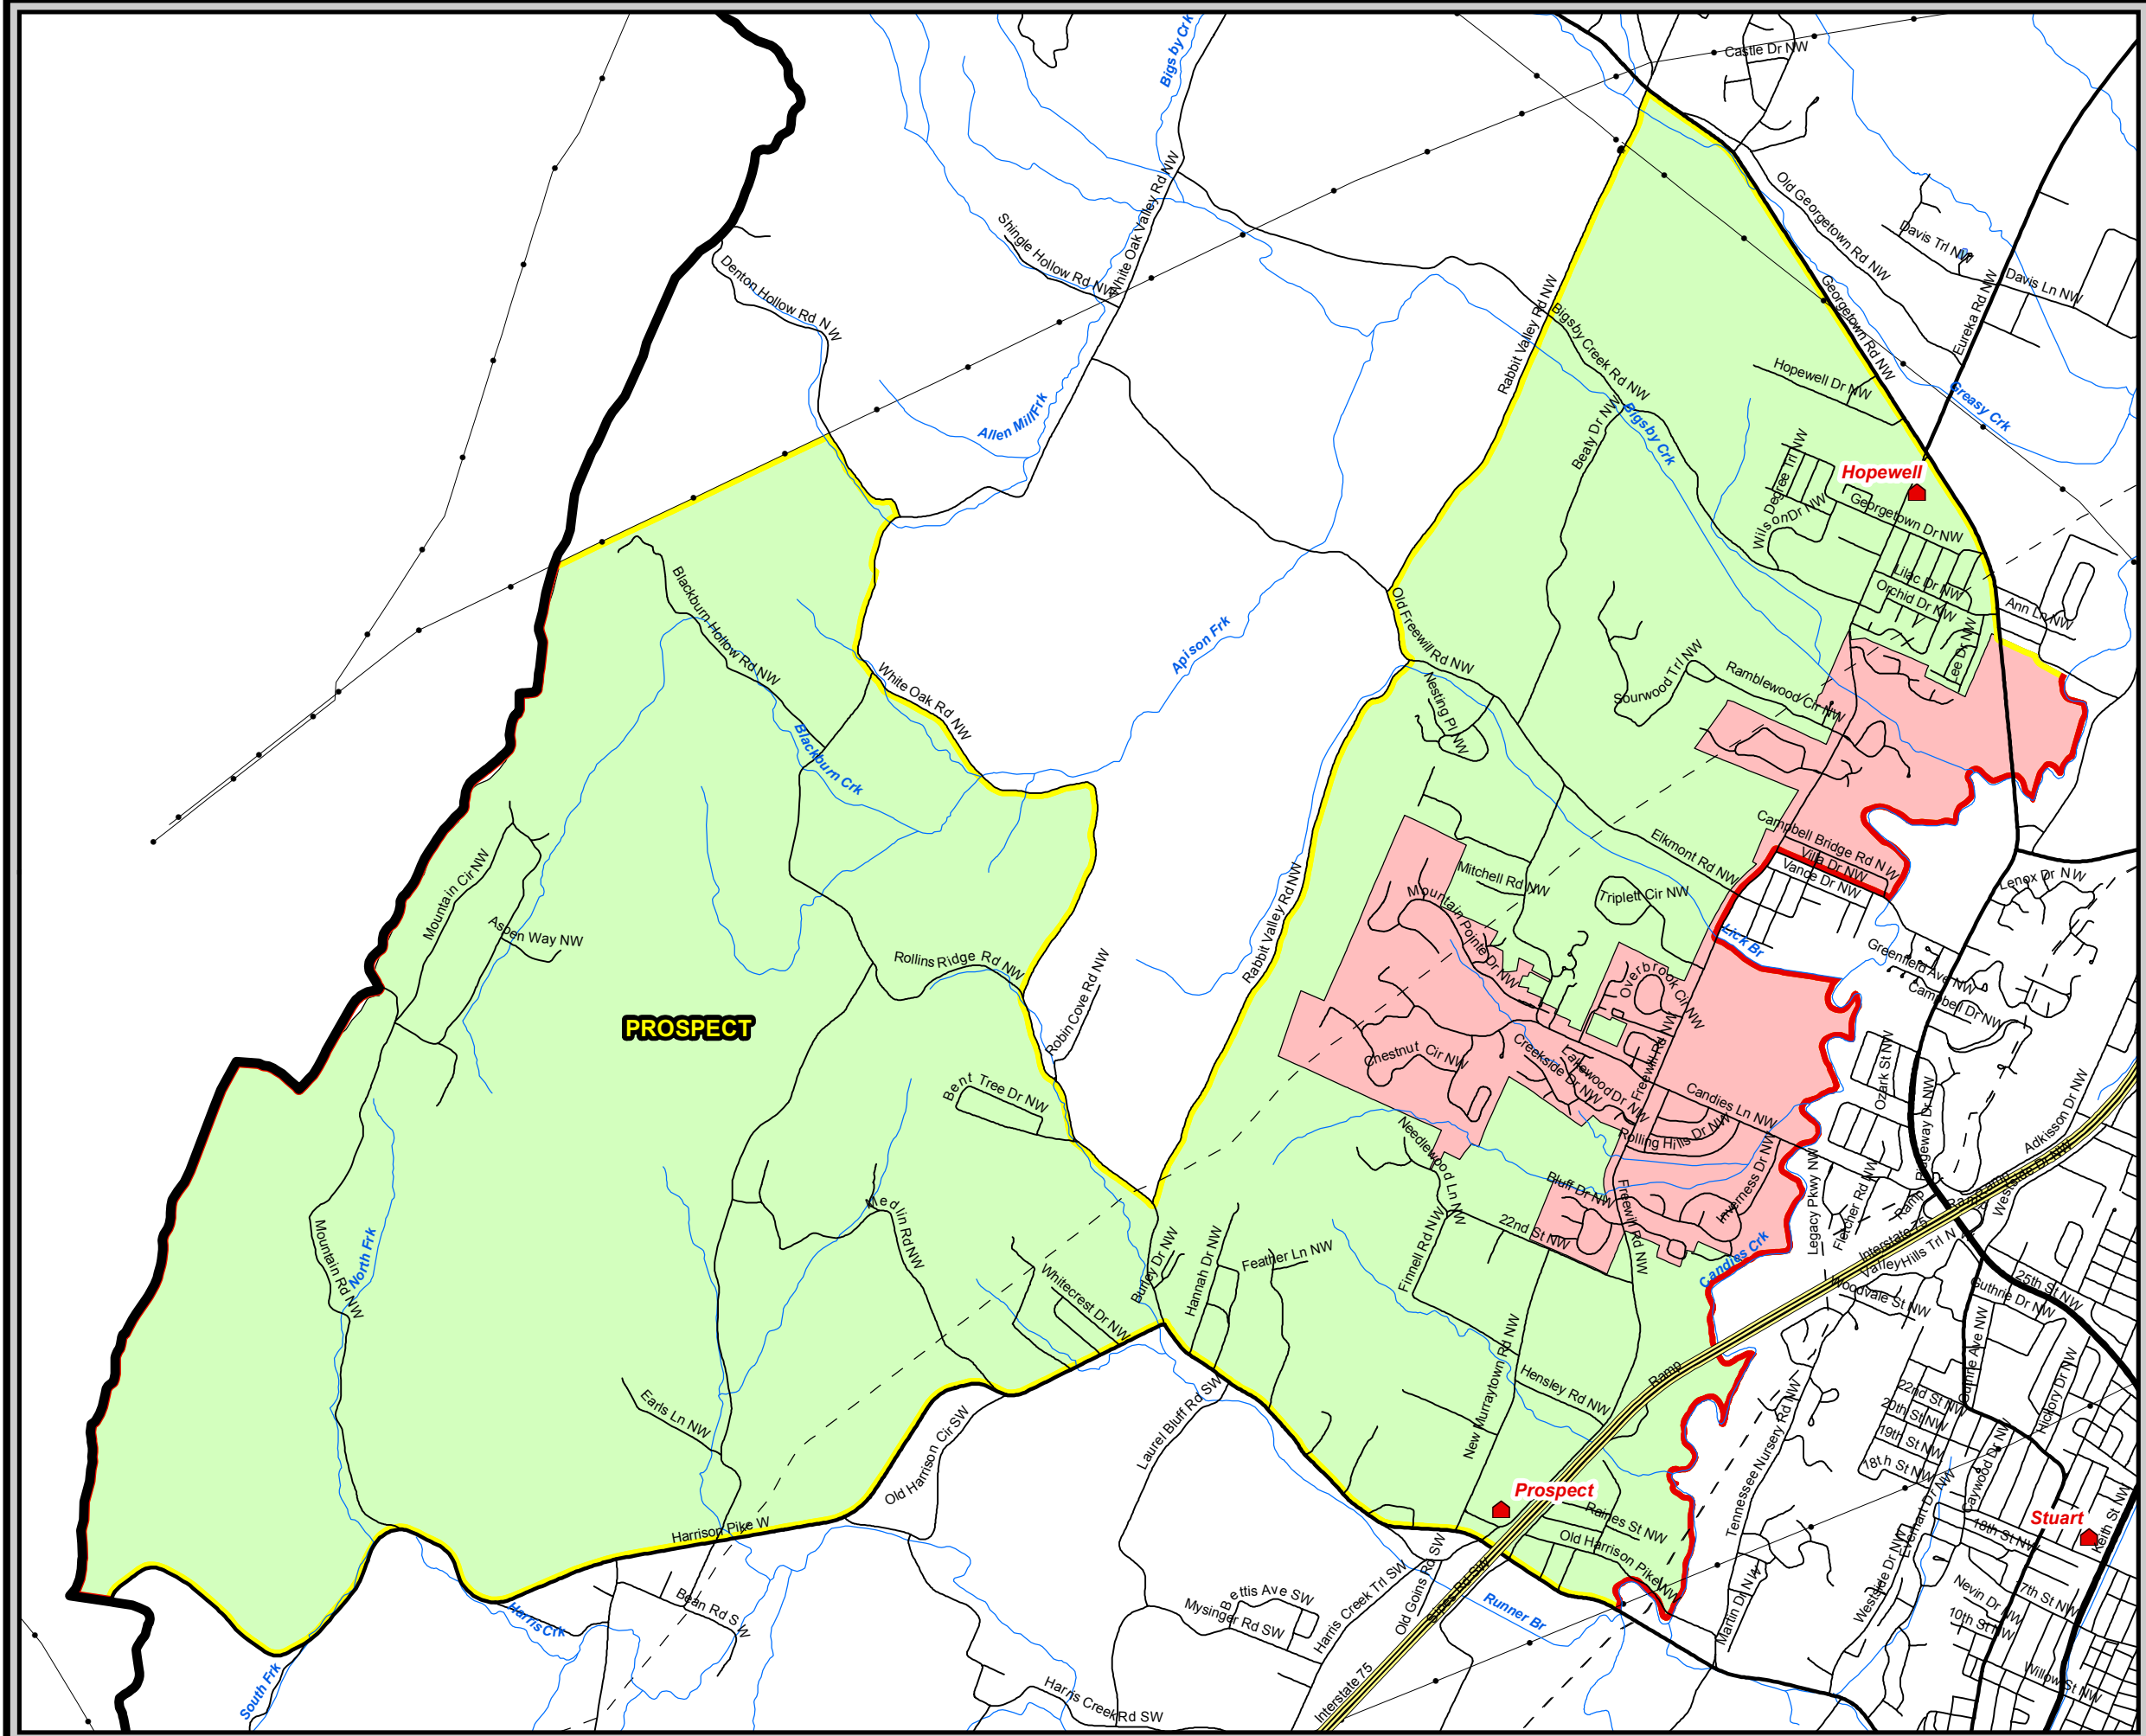

Bradley County PROSPECT Voting Precinct

-  Voting Places
-  County Boundary
-  Local Roads
-  Interstates
-  U.S. Highway
-  State Roads
-  Railroads
-  Stream
-  Pipeline
-  Powerline
-  County Commission District
-  Precinct Boundary
-  Lakes / Rivers
-  Precinct in Charleston
-  Precinct in Cleveland
-  Precinct in County

Prepared by
BRADLEY COUNTY GIS DEPARTMENT
 155 Broad Street NW
 Cleveland, TN 37311
<http://www.bradleyco.net/>

DISCLAIMER - Bradley County makes no representation or warranty as to the accuracy of this map and the information contained within nor to its fitness for a particular purpose or use. The purchaser or user accepts this map on an "AS IS" basis and assumes all responsibilities for the use thereof. The user will assume the entire risk and agrees to hold Bradley County and its staff harmless of any liability resulting from any direct, indirect, incidental, special, consequential, or other damages, including loss of profit, arising out of the use of this map. The user is responsible for independent verification of all information contained on this map.