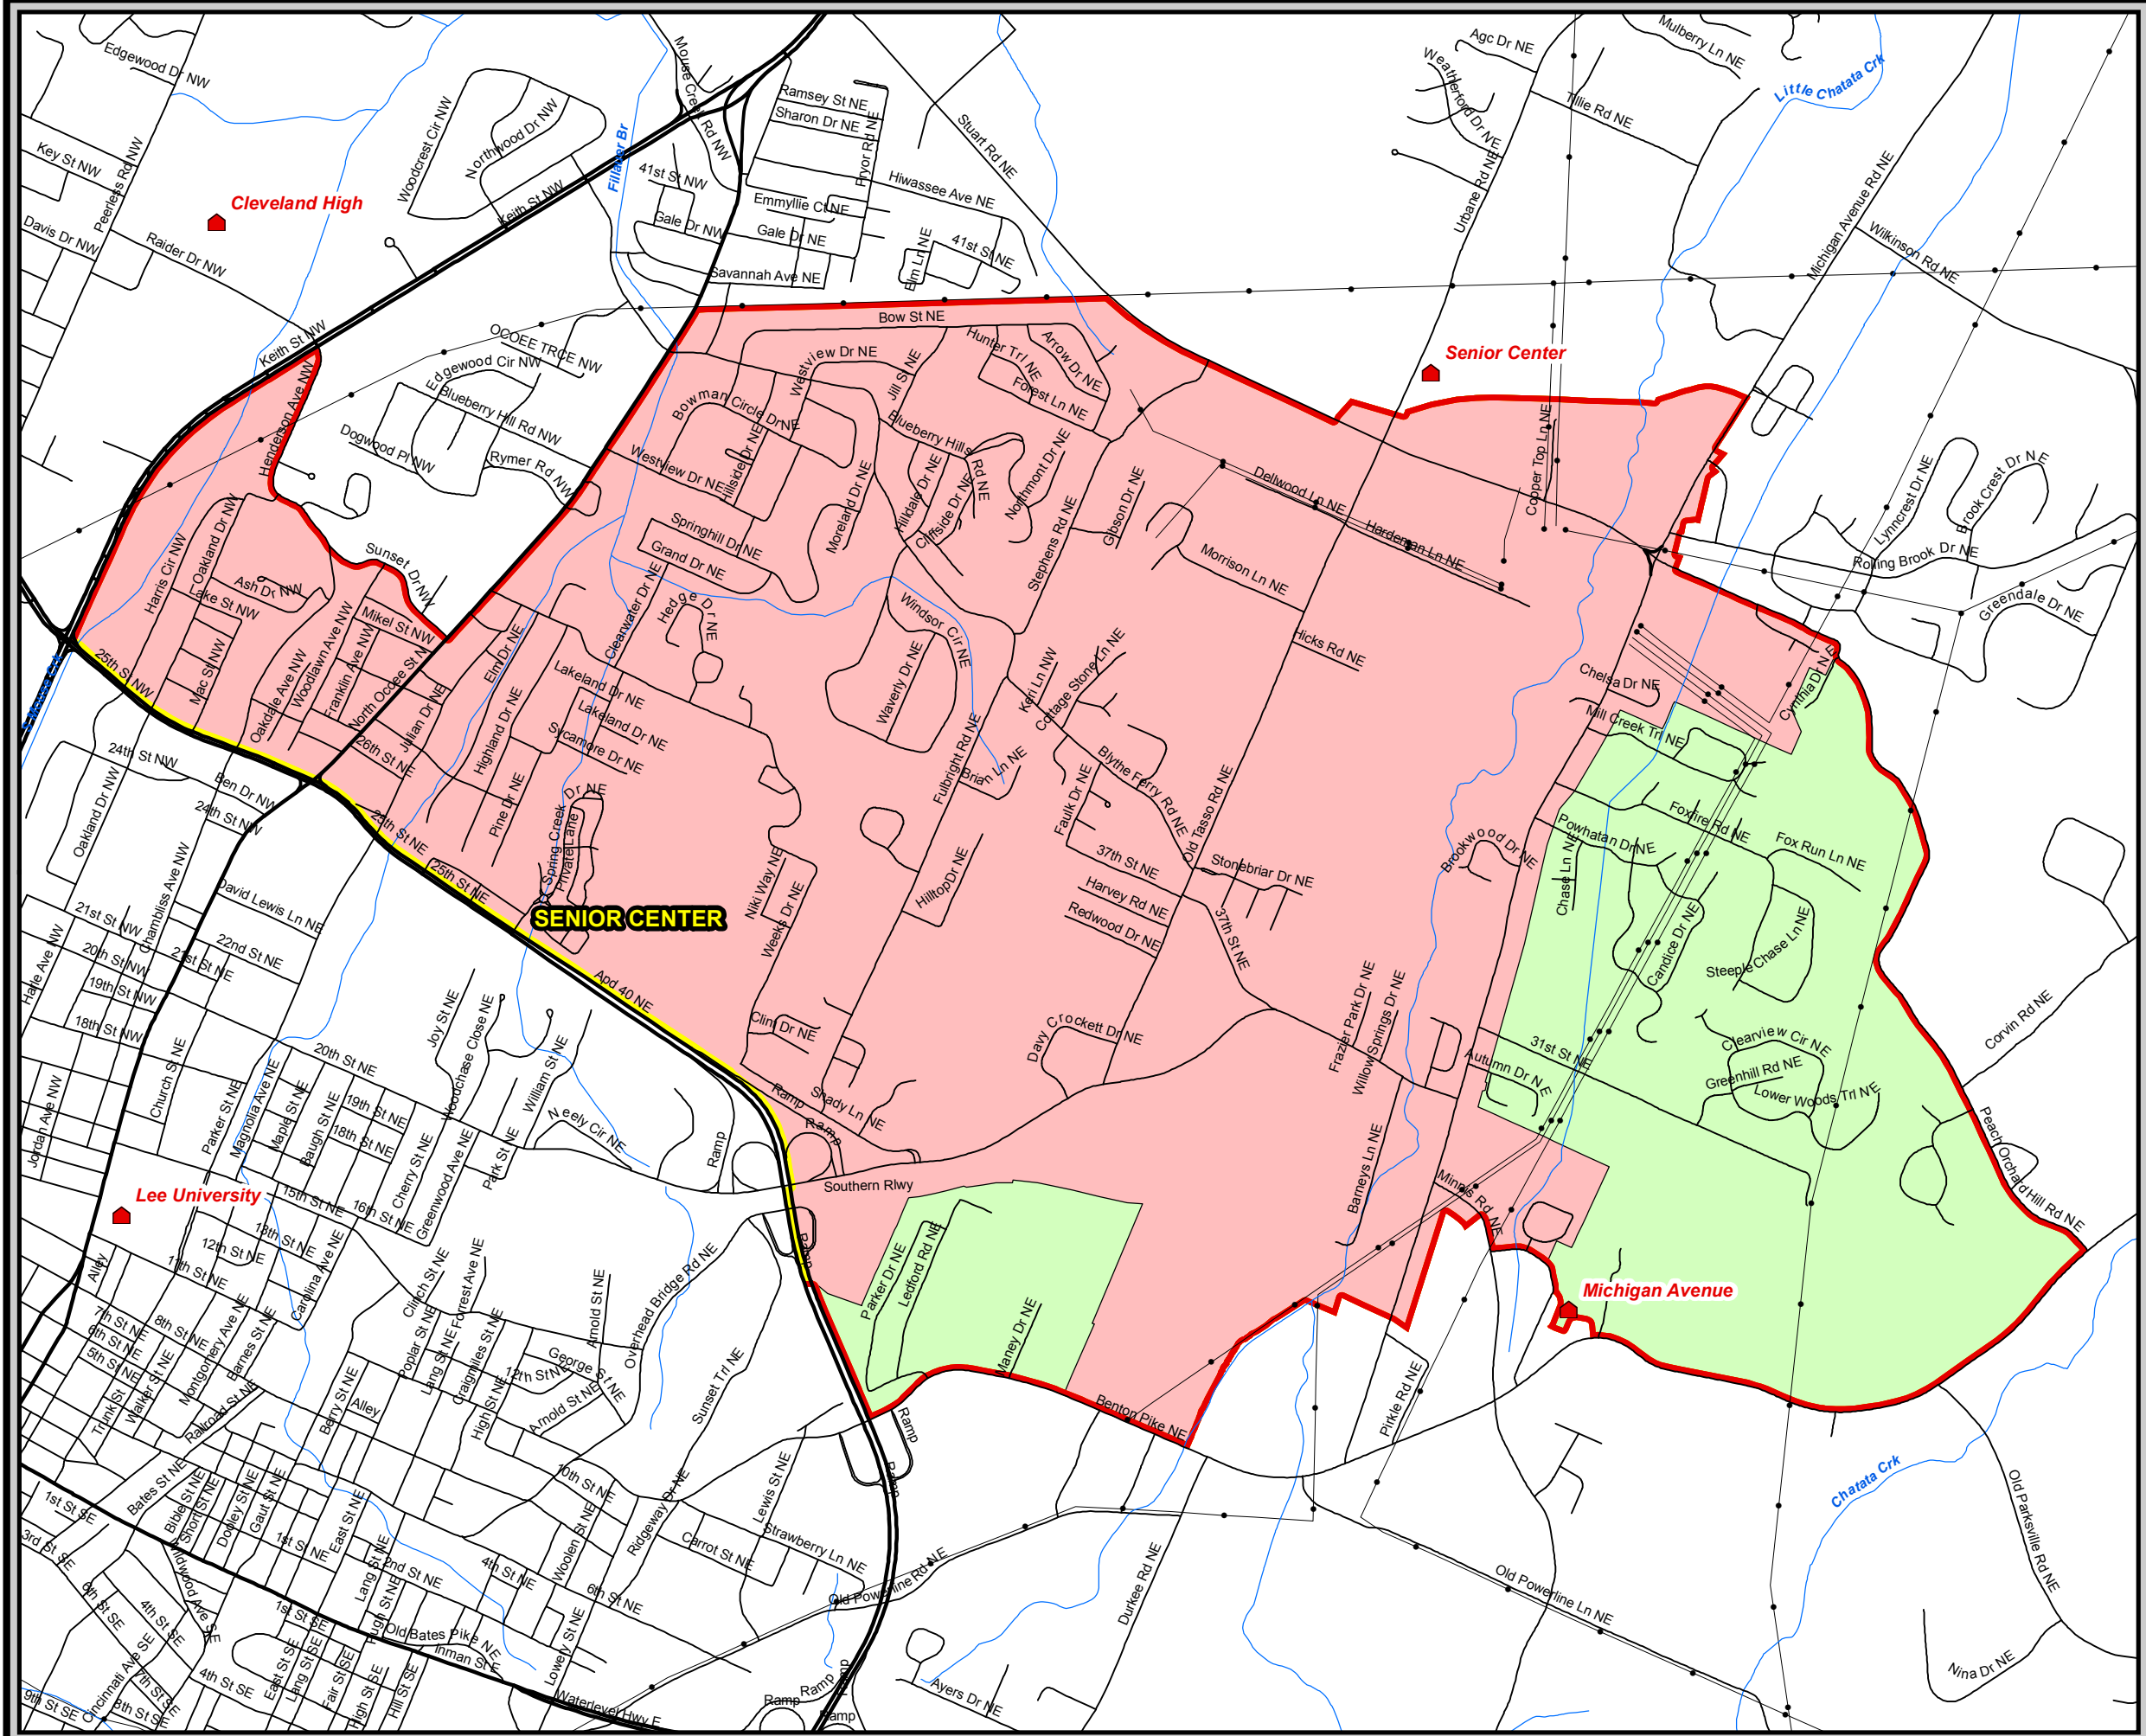

Bradley County SENIOR CENTER Voting Precinct

-  Voting Places
-  County Boundary
-  Local Roads
-  Interstates
-  U.S. Highway
-  State Roads
-  Railroads
-  Stream
-  Pipeline
-  Powerline
-  County Commission District
-  Precinct Boundary
-  Lakes / Rivers
-  Precinct in Charleston
-  Precinct in Cleveland
-  Precinct in County

Prepared by
BRADLEY COUNTY GIS DEPARTMENT
 155 Broad Street NW
 Cleveland, TN 37311
<http://www.bradleyco.net/>

DISCLAIMER - Bradley County makes no representation or warranty as to the accuracy of this map and the information contained within nor to its fitness for a particular purpose or use. The purchaser or user accepts this map on an "AS IS" basis and assumes all responsibilities for the use thereof. The user will assume the entire risk and agrees to hold Bradley County and its staff harmless of any liability resulting from any direct, indirect, incidental, special, consequential, or other damages, including loss of profit, arising out of the use of this map. The user is responsible for independent verification of all information contained on this map.